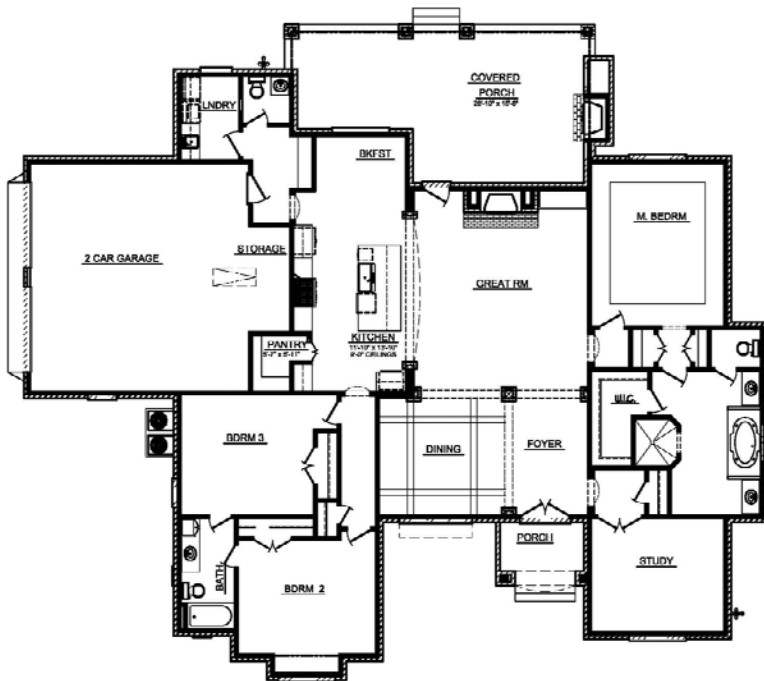

The Perry
At
Beacon
Pointe

2,718 sq.ft

3 Bedroom

2.5 Baths

Study

256-627-4958

cbaker4020@gmail.com

Plans, features, specifications, materials, elevations and availability subject to change without prior notice. Floor plans not to scale and maybe reversed of those shown.